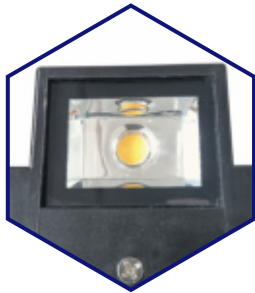

Nylo

DOWN AND
UP & DOWN LIGHT

Application Areas

OFFICES

BANKS

HEALTHCARE

RETAIL

EDUCATIONAL
INSTITUTE

COMMON
AREA