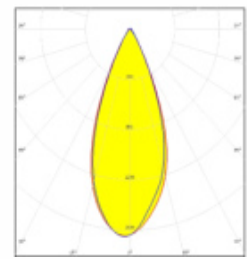

Ingress Protection
IP65

LM
79

LM
80

TM
21

Technical Specifications

| Wattage | 5W | 10W (5W+5W) |
|-----------------------|-------------------|-------------------|
| Product Code | NYO-DL-05 | NYO-UDL-10 |
| Nominal Input Voltage | 240V AC, 50Hz | 240V AC, 50Hz |
| Luminous Flux | 400* | 800* |
| Color Temperature | 6500K/4000K/3000K | 6500K/4000K/3000K |
| CRI | ≥80 | ≥80 |
| P.F. | >0.95 | >0.95 |
| THD | <10% | <10% |
| Surge Protection | Up to 4KV | Up to 4KV |
| IP Rating | IP65 | IP65 |
| Beam Angle | 45° | 45° |
| Mounting | Surface | Surface |
| Fixture Color | Black | Black |
| Dimensions(mm)(lXbXh) | 75x81x63 | 144x79x64 |
| Shape | K Shape | K Shape |

Line Diagram

Photometric Details