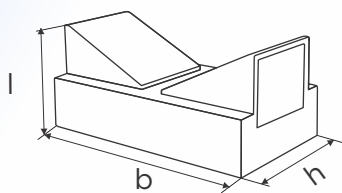

Ingress Protection
IP65

LM
79

LM
80

TM
21

Technical Specifications

| Wattage | 5W | 10W (5W+5W) |
|-----------------------|-------------------|-------------------|
| Product Code | NYO-DL-05 | NYO-UDL-10 |
| Nominal Input Voltage | 240V AC, 50Hz | 240V AC, 50Hz |
| Luminous Flux | 400* | 800* |
| Color Temperature | 6500K/4000K/3000K | 6500K/4000K/3000K |
| CRI | ≥80 | ≥80 |
| P.F. | >0.95 | >0.95 |
| THD | <10% | <10% |
| Surge Protection | Up to 4KV | Up to 4KV |
| IP Rating | IP65 | IP65 |
| Beam Angle | 45° | 45° |
| Mounting | Surface | Surface |
| Fixture Color | Black | Black |
| Dimensions(mm)(lXbXh) | 75x81x63 | 144x79x64 |
| Shape | K Shape | K Shape |

Line Diagram

Photometric Details