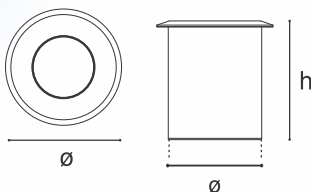

Wattage	12W	18W	24W
Product Code	CRN-IG-12	CRN-IG-18	CRN-IG-24
Nominal Input Voltage	220VAC/12VDC/ 24VDC	220VAC/12VDC/ 24VDC	220VAC/12VDC/ 24VDC
Luminous Flux	1100*	1620*	2160*
Color Temperature	6500K/4000K/3000K/ RGB	6500K/4000K/3000K/ RGB	6500K/4000K/3000K/ RGB
CRI	≥70*	≥70*	≥70*
P.F.	>0.95	>0.95	>0.95
THD	<10%	<10%	<10%
Surge Protection	Up to 4KV	Up to 4KV	Up to 4KV
IP Rating	IP67	IP67	IP67
Beam Angle	24°/36°/ 60°	10°/ 24°/36°/ 60°	10°/ 24°/36°/ 60°
Secondary Optics (Lens)	Yes	Yes	Yes
Mounting	Recess Inground	Recess Inground	Recess Inground
Fixture Color	Silver	Silver	Silver
Dimensions(mm)(HxØ)	125x125	150x152	150x152
Cutout(mm)(Ø)	118	148	148
Shape	Round	Round	Round

Line
Diagram

Photometric
Details