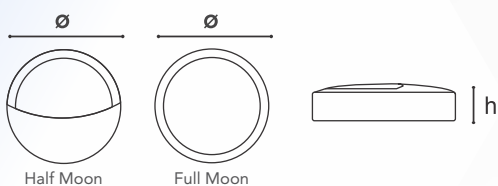

Technical Specifications

Wattage	10W	10W	20W	20W
Product Code	TTN-HM-10	TTN-FM-10	TTN-HM-20	TTN-FM-20
Nominal Input Voltage	240V AC, 50Hz	240V AC, 50Hz	240V AC, 50Hz	240V AC, 50Hz
Luminous Flux	900	900	1800	1800
Color Temperature	5700K/4000K/3000K	5700K/4000K/3000K	5700K/4000K/3000K	5700K/4000K/3000K
CRI	≥80	≥80	≥80	≥80
P.F.	>0.95	>0.95	>0.95	>0.95
THD	<10%	<10%	<10%	<10%
Surge Protection	Up to 4KV	Up to 4KV	Up to 4KV	Up to 4KV
IP Rating	IP65	IP65	IP65	IP65
Beam Angle	120°	120°	120°	120°
Mounting	Surface	Surface	Surface	Surface
Fixture Color	Black	Black	Black	Black
Dimensions(mm)(ØxH)	216 x 65	216 x 65	274 x 80	274 x 80
Shape	Half Moon	Full Moon	Half Moon	Full Moon

Line Diagram

Photometric Details