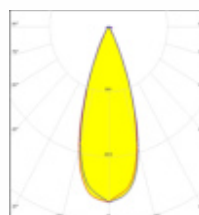

Technical Specifications

Wattage	5W	7W	12W
Product Code	VRX-SPL-5	VRX-SPL-7	VRX-SPL-12
Nominal Input Voltage	240V AC, 50Hz	240V AC, 50Hz	240V AC, 50Hz
Luminous Flux	450*	630*	1080*
Color Temperature	6500K/4000K/3000K/Green	6500K/4000K/3000K/Green	6500K/4000K/3000K/Green
CRI	≥70	≥70	≥70
P.F.	>0.95	>0.95	>0.95
THD	<10%	<10%	<10%
Surge Protection	Up to 4KV	Up to 4KV	Up to 4KV
IP Rating	IP65	IP65	IP65
Beam Angle	40°	40°	40°
Secondary Optics (Lens)	No	No	No
Mounting	Ground	Ground	Ground
Fixture Color	Black	Black	Black
Dimensions(mm)(HxØ)	100x60	100x60	110x70

Line Diagram

Photometric Details