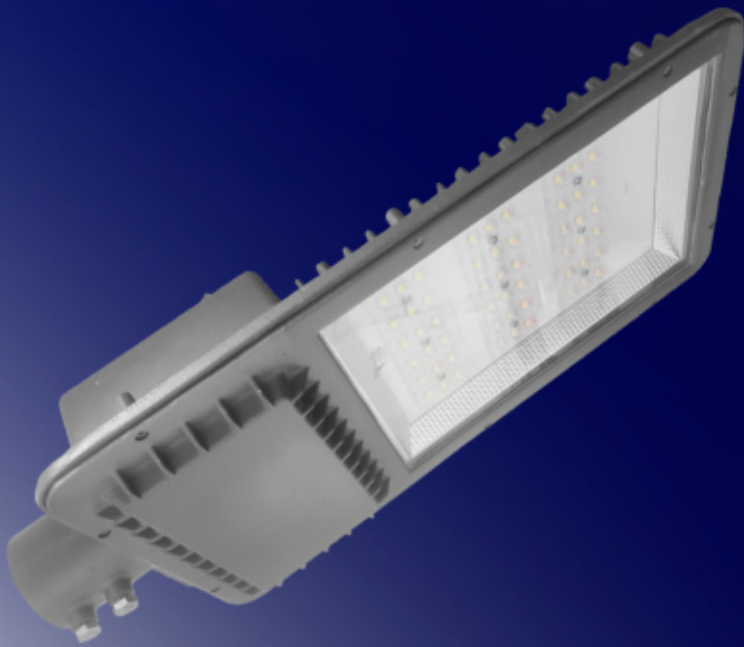

Solix

LED STREET LIGHT