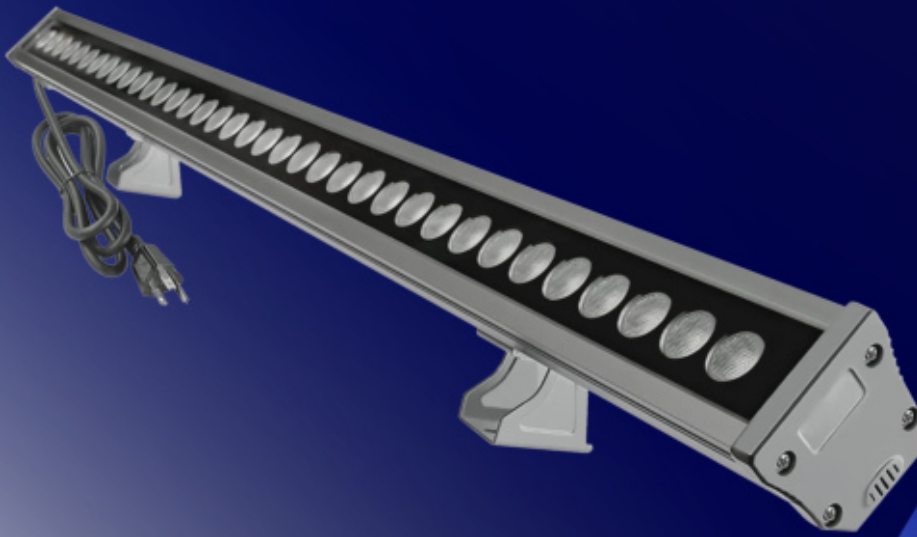

Cascade

SURFACE MOUNT LINEAR
WALL WASHER