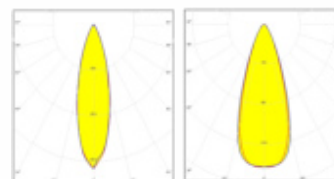

Technical Specifications

Wattage	1X6W	1X10W	1X15W	2X6W
Product Code	XYO-DL-1X6	XYO-DL-1X10	XYO-DL-1X15	XYO-UDL-2X6
Nominal Input Voltage	240V AC, 50Hz	240V AC, 50Hz	240V AC, 50Hz	240V AC, 50Hz
Luminous Flux	540*	900*	1350*	1080*
Color Temperature	6500K/4000K/3000K	6500K/4000K/3000K	6500K/4000K/3000K	6500K/ 3000K
CRI	≥70	≥70	≥70	≥70
P.F.	>0.9	>0.9	>0.9	>0.9
THD	<10%	<10%	<10%	<10%
Surge Protection	Up to 4KV	Up to 4KV	Up to 4KV	Up to 4KV
IP Rating	IP65	IP65	IP65	IP65
Beam Angle	24°/40°/60°	24°/40°/60°	24°/40°/60°	24°/40°/60°
Mounting	Surface	Surface	Surface	Surface
Fixture Color	Black/Grey	Black/Grey	Black/Grey	Black/Grey
Dimensions(mm)(LxØ)	150x50	150x60	150x80	150x50
Shape	Round	Round	Round	Round

Wattage	2X10W	2X15W
Product Code	XYO-UDL-2X10	XYO-UDL-2X15
Nominal Input Voltage	240V AC, 50Hz	240V AC, 50Hz
Luminous Flux	1800*	2700*
Color Temperature	6500K/4000K/3000K	6500K/4000K/3000K
CRI	≥70	≥70
P.F.	>0.9	>0.9
THD	<10%	<10%
Surge Protection	Up to 4KV	Up to 4KV
IP Rating	IP65	IP65
Beam Angle	24°/40°/60°	24°/40°/60°
Mounting	Surface	Surface
Fixture Color	Black/Grey	Black/Grey
Dimensions(mm)(LxØ)	170x60	195x80
Shape	Round	Round

Line Diagram

Photometric Details