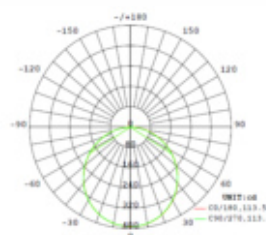

Technical Specifications

Wattage	10W	10W	20W	20W
Product Code	TTN-HM-10	TTN-FM-10	TTN-HM-20	TTN-FM-20
Nominal Input Voltage	240V AC, 50Hz	240V AC, 50Hz	240V AC, 50Hz	240V AC, 50Hz
Luminous Flux	900	900	1800	1800
Color Temperature	5700K/4000K/3000K	5700K/4000K/3000K	5700K/4000K/3000K	5700K/4000K/3000K
CRI	≥80	≥80	≥80	≥80
P.F.	>0.95	>0.95	>0.95	>0.95
THD	<10%	<10%	<10%	<10%
Surge Protection	Up to 4KV	Up to 4KV	Up to 4KV	Up to 4KV
IP Rating	IP65	IP65	IP65	IP65
Beam Angle	120°	120°	120°	120°
Mounting	Surface	Surface	Surface	Surface
Fixture Color	Black	Black	Black	Black
Dimensions(mm)(ØxH)	216 x 65	216 x 65	274 x 80	274 x 80
Shape	Half Moon	Full Moon	Half Moon	Full Moon

Line Diagram

Photometric Details