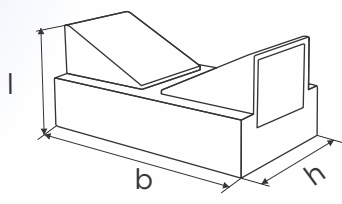

Technical Specifications

Wattage	5W	10W (5W+5W)
Product Code	NYO-DL-05	NYO-UDL-10
Nominal Input Voltage	240V AC, 50Hz	240V AC, 50Hz
Luminous Flux	400*	800*
Color Temperature	6500K/4000K/3000K	6500K/4000K/3000K
CRI	≥80	≥80
P.F.	>0.95	>0.95
THD	<10%	<10%
Surge Protection	Up to 4KV	Up to 4KV
IP Rating	IP65	IP65
Beam Angle	45°	45°
Mounting	Surface	Surface
Fixture Color	Black	Black
Dimensions(mm)(lXbXh)	75x81x63	144x79x64
Shape	K Shape	K Shape

Line Diagram

Photometric Details