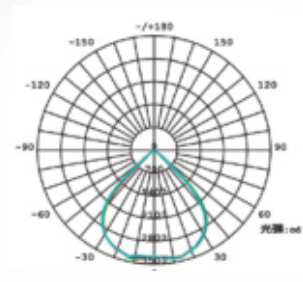

Technical Specifications

Wattage	50W	100W	200W
Product Code	BCN-DFL-50	BCN-DFL-100	BCN-DFL-200
Nominal Input Voltage	240V AC, 50Hz	240V AC, 50Hz	240V AC, 50Hz
Luminous Flux	5000*	10000*	22000*
Color Temperature	6500K/4000K/3000K	6500K/4000K/3000K	6500K/4000K/3000K
CRI	≥80	≥80	≥80
P.F.	>0.95	>0.95	>0.95
THD	<10%	<10%	<10%
Surge Protection	Up to 4KV	Up to 4KV	Up to 4KV
IP Rating	IP65	IP65	IP65
Beam Angle	30°/60°/90	30°/60°/90	30°/60°/90
Mounting	Surfac/Suspended	Surfac/Suspended	Surfac/Suspended
Fixture Color	Grey	Grey	Grey
Dimensions(mm)(lXbXh)	186x29x216	236x44x272	278x46x330

Line Diagram

Photometric Details