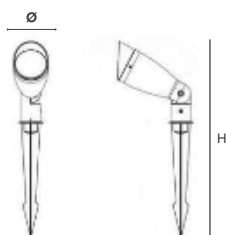

Technical Specifications

Wattage	10W	10W
Product Code	SPRS1-SL-10	SPRS1-GL-10
Nominal Input Voltage	240V AC, 50Hz	240V AC, 50Hz
Luminous Flux	800	800
Color Temperature	5700K/4000K/3000K	5700K/4000K/3000K
CRI	≥70	≥70
P.F.	>0.95	>0.95
THD	<10%	<10%
Surge Protection	Up to 4KV	Up to 4KV
IP Rating	IP65	IP65
Beam Angle	15°/24°/38°	24°/40°/60°
Secondary Optics (Lens)	No	No
Mounting	Surface	Spike/Ground
Fixture Color	Black	Black
Dimensions(mm)(HxØ)	160x65	160x65

Line Diagram

Photometric Details