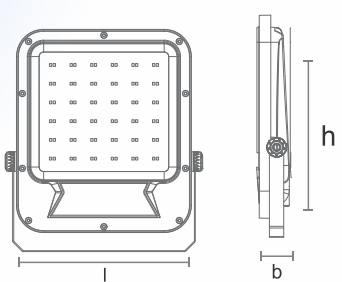

**LM**  
**79**

**LM**  
**80**

**TM**  
**21**

# Technical Specifications

Wattage	50W	100W	200W
Product Code	BCN-DFL-50	BCN-DFL-100	BCN-DFL-200
Nominal Input Voltage	240V AC, 50Hz	240V AC, 50Hz	240V AC, 50Hz
Luminous Flux	5000*	10000*	22000*
Color Temperature	6500K/4000K/3000K	6500K/4000K/3000K	6500K/4000K/3000K
CRI	≥80	≥80	≥80
P.F.	>0.95	>0.95	>0.95
THD	<10%	<10%	<10%
Surge Protection	Up to 4KV	Up to 4KV	Up to 4KV
IP Rating	IP65	IP65	IP65
Beam Angle	30°/60°/90	30°/60°/90	30°/60°/90
Mounting	Surfac/Suspended	Surfac/Suspended	Surfac/Suspended
Fixture Color	Grey	Grey	Grey
Dimensions(mm)(lXbXh)	186x29x216	236x44x272	278x46x330

## Line Diagram