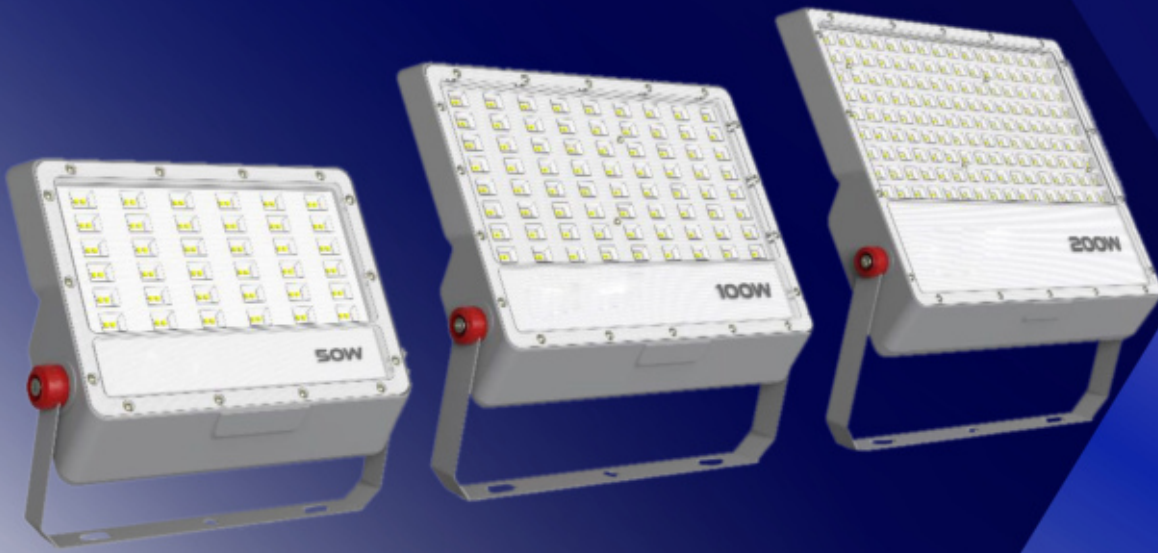

Dazzle

LED FLOOD LIGHT