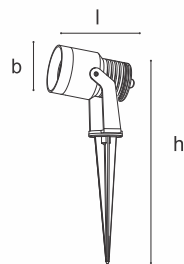

Technical Specifications

Wattage	4W	8W	12W
Product Code	SPRS2-SL-4	SPRS2-SL-8	SPRS2-SL-12
Nominal Input Voltage	240V AC, 50Hz	240V AC, 50Hz	240V AC, 50Hz
Luminous Flux	360	720	1080
Color Temperature	5700K/4000K/3000K	5700K/4000K/3000K	5700K/4000K/3000K
CRI	≥70	≥70	≥70
P.F.	>0.95	>0.95	>0.95
THD	<20%	<10%	<10%
Surge Protection	Up to 4KV	Up to 4KV	Up to 4KV
IP Rating	IP65	IP65	IP65
Secondary Optics (Lens)	No	No	No
Mounting	Ground	Ground	Ground
Fixture Color	Grey	Grey	Grey
Dimensions(mm)(LxBxH)	70 x 45 x 212	100x 65 x 230	100x 65 x 230

Line Diagram

Photometric Details