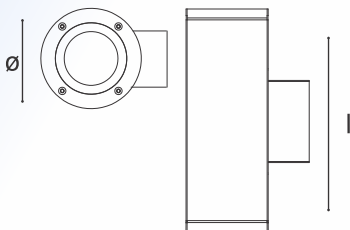

Technical Specifications

Wattage	1X6W	1X10W	1X15W	2X6W
Product Code	XYO-DL-1X6	XYO-DL-1X10	XYO-DL-1X15	XYO-UDL-2X6
Nominal Input Voltage	240V AC, 50Hz	240V AC, 50Hz	240V AC, 50Hz	240V AC, 50Hz
Luminous Flux	540*	900*	1350*	1080*
Color Temperature	6500K/4000K/3000K	6500K/4000K/3000K	6500K/4000K/3000K	6500K/ 3000K
CRI	≥70	≥70	≥70	≥70
P.F.	>0.9	>0.9	>0.9	>0.9
THD	<10%	<10%	<10%	<10%
Surge Protection	Up to 4KV	Up to 4KV	Up to 4KV	Up to 4KV
IP Rating	IP65	IP65	IP65	IP65
Beam Angle	24°/40°/60°	24°/40°/60°	24°/40°/60°	24°/40°/60°
Mounting	Surface	Surface	Surface	Surface
Fixture Color	Black/Grey	Black/Grey	Black/Grey	Black/Grey
Dimensions(mm)(LxØ)	150x50	150x60	150x80	150x50
Shape	Round	Round	Round	Round

Wattage	2X10W	2X15W
Product Code	XYO-UDL-2X10	XYO-UDL-2X15
Nominal Input Voltage	240V AC, 50Hz	240V AC, 50Hz
Luminous Flux	1800*	2700*
Color Temperature	6500K/4000K/3000K	6500K/4000K/3000K
CRI	≥70	≥70
P.F.	>0.9	>0.9
THD	<10%	<10%
Surge Protection	Up to 4KV	Up to 4KV
IP Rating	IP65	IP65
Beam Angle	24°/40°/60°	24°/40°/60°
Mounting	Surface	Surface
Fixture Color	Black/Grey	Black/Grey
Dimensions(mm)(LxØ)	170x60	195x80
Shape	Round	Round

Line Diagram

Photometric Details