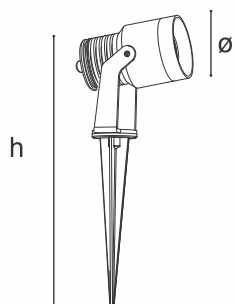

Technical Specifications

Wattage	5W	7W	12W
Product Code	VRX-SPL-5	VRX-SPL-7	VRX-SPL-12
Nominal Input Voltage	240V AC, 50Hz	240V AC, 50Hz	240V AC, 50Hz
Luminous Flux	450*	630*	1080*
Color Temperature	6500K/4000K/3000K/Green	6500K/4000K/3000K/Green	6500K/4000K/3000K/Green
CRI	≥70	≥70	≥70
P.F.	>0.95	>0.95	>0.95
THD	<10%	<10%	<10%
Surge Protection	Up to 4KV	Up to 4KV	Up to 4KV
IP Rating	IP65	IP65	IP65
Beam Angle	40°	40°	40°
Secondary Optics (Lens)	No	No	No
Mounting	Ground	Ground	Ground
Fixture Color	Black	Black	Black
Dimensions(mm)(HxØ)	100x60	100x60	110x70

Line Diagram

Photometric Details