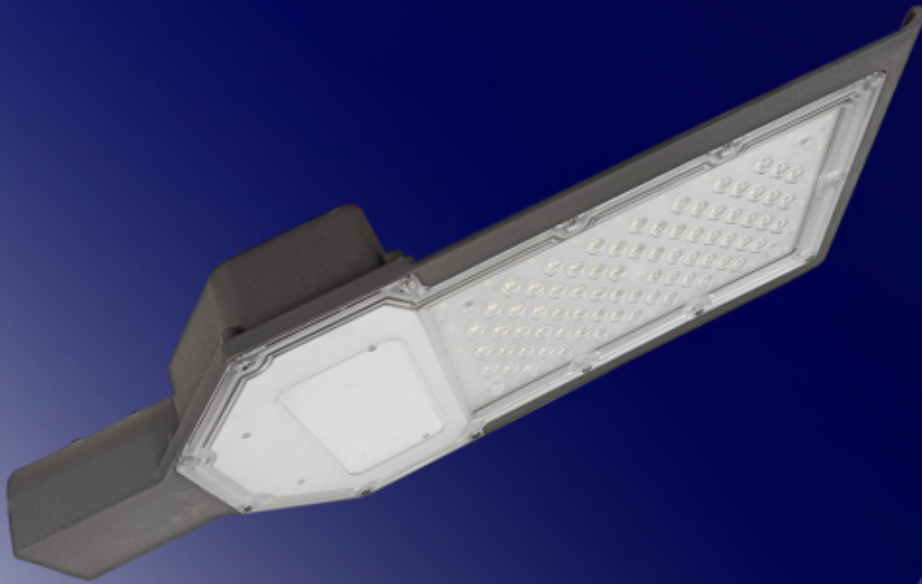

Apollo

LED STREET LIGHT